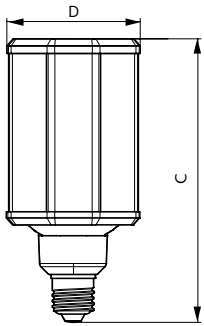

Suitable For Accent Lighting No

Energy Consumption kWh/1000 h 25 kWh

Product Data

Full product code	871869668700000
Order product name	TrueForce LED HPL ND 32-25W E27 740 CL
EAN/UPC - Product	8718696687000
Order code	929001296602
Numerator - Quantity Per Pack	1
Numerator - Packs per outer box	6
Material Nr. (12NC)	929001296602
Net Weight (Piece)	0.350 kg

IP60

Dimensional drawing

EU Post top 2600lm 4000k E27 ND clear

Product	D	C
TrueForce LED HPL ND 32-25W E27 740 CL	84 mm	178 mm

Photometric data

TrueForce LED Public (Urban/Road – HPL/SON)

Photometric data

CalcLux Photometrics 4.6 Philips Lighting B.V. Page: 1/7