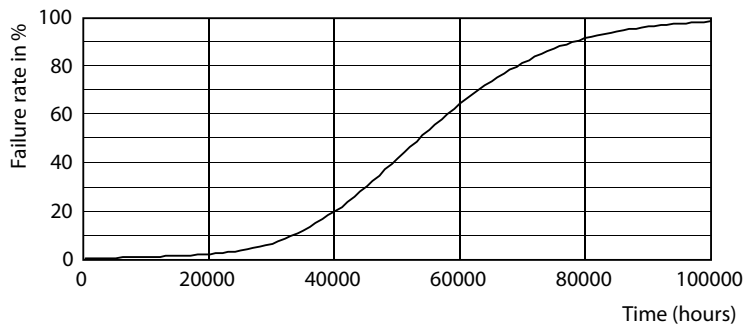

TrueForce LEDHIL 25-80W E27 740 360D CL

Lifetime