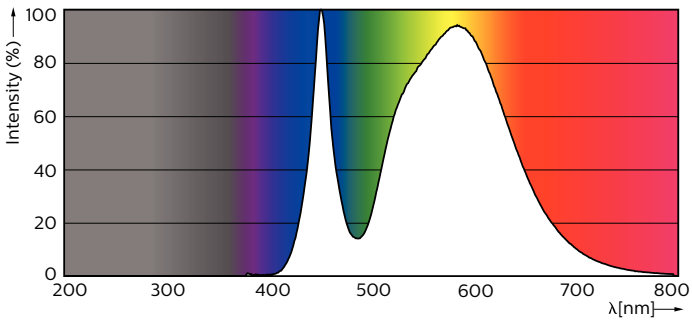

Product data

General Information		Color Rendering Index (Nom)	
Cap-Base	E27 [E27]		70
Nominal Lifetime (Nom)	50000 h	LLMF At End Of Nominal Lifetime (Nom)	70 %
Switching Cycle	50000X	Operating and Electrical	
Technical Type	25-80W	Input Frequency	50 to 60 Hz
Light Technical		Power (Rated) (Nom)	25 W
Color Code	740 [CCT of 4000K]	Lamp Current (Nom)	135 mA
Beam Angle (Nom)	360 °	Starting Time (Nom)	0.5 s
Luminous Flux (Nom)	3200 lm	Warm Up Time to 60% Light (Nom)	0.5 s
Luminous Flux (Rated) (Nom)	3200 lm	Power Factor (Nom)	0.9
Color Designation	Cool White (CW)	Voltage (Nom)	220-240 V
Correlated Color Temperature (Nom)	4000 K	Temperature	
Luminous Efficacy (rated) (Nom)	128.00 lm/W	T-Case Maximum (Nom)	80 °C
Color Consistency	<6		

IP60

Dimensional drawing

EU Post top 2600lm 4000k E27 ND clear

Product	D	C
TrueForce LED HPL ND 32-25W E27 740 CL	84 mm	178 mm

Photometric data

TrueForce LED Public (Urban/Road – HPL/SON)

Photometric data

CalcLux Photometrics 4.6 Philips Lighting B.V. Page: 1/7