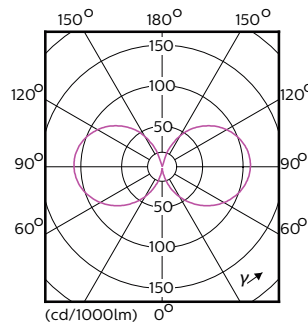

Product data

General Information		Color Rendering Index (Nom)	
Cap-Base	E27 [E27]		70
Nominal Lifetime (Nom)	50000 h	LLMF At End Of Nominal Lifetime (Nom)	70 %
Switching Cycle	50000X	Operating and Electrical	
Technical Type	25-80W	Input Frequency	50 to 60 Hz
Light Technical		Power (Rated) (Nom)	25 W
Color Code	740 [CCT of 4000K]	Lamp Current (Nom)	135 mA
Beam Angle (Nom)	360 °	Starting Time (Nom)	0.5 s
Luminous Flux (Nom)	3200 lm	Warm Up Time to 60% Light (Nom)	0.5 s
Luminous Flux (Rated) (Nom)	3200 lm	Power Factor (Nom)	0.9
Color Designation	Cool White (CW)	Voltage (Nom)	220-240 V
Correlated Color Temperature (Nom)	4000 K	Temperature	
Luminous Efficacy (rated) (Nom)	128.00 lm/W	T-Case Maximum (Nom)	80 °C
Color Consistency	<6		

IP60

Dimensional drawing

EU Post top 2600lm 4000k E27 ND clear

Product	D	C
TrueForce LED HPL ND 32-25W E27 740 CL	84 mm	178 mm

Photometric data

TrueForce LED Public (Urban/Road – HPL/SON)

Photometric data

CalcLux Photometrics 4.6 Philips Lighting B.V. Page: 1/7