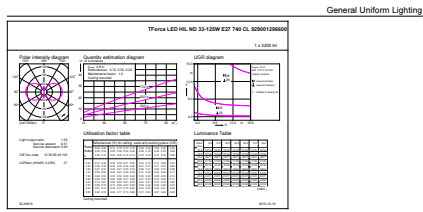

Product data

General Information		Color Rendering Index (Nom)	
Cap-Base	E27 [E27]		70
Nominal Lifetime (Nom)	50000 h	LLMF At End Of Nominal Lifetime (Nom)	70 %
Switching Cycle	50000X	Operating and Electrical	
Technical Type	25-80W	Input Frequency	50 to 60 Hz
Light Technical		Power (Rated) (Nom)	25 W
Color Code	740 [CCT of 4000K]	Lamp Current (Nom)	135 mA
Beam Angle (Nom)	360 °	Starting Time (Nom)	0.5 s
Luminous Flux (Nom)	3200 lm	Warm Up Time to 60% Light (Nom)	0.5 s
Luminous Flux (Rated) (Nom)	3200 lm	Power Factor (Nom)	0.9
Color Designation	Cool White (CW)	Voltage (Nom)	220-240 V
Correlated Color Temperature (Nom)	4000 K	Temperature	
Luminous Efficacy (rated) (Nom)	128.00 lm/W	T-Case Maximum (Nom)	80 °C
Color Consistency	<6		

Suitable For Accent Lighting No

Energy Consumption kWh/1000 h 25 kWh

Product Data

Full product code	871869668700000
Order product name	TrueForce LED HPL ND 32-25W E27 740 CL
EAN/UPC - Product	8718696687000
Order code	929001296602
Numerator - Quantity Per Pack	1
Numerator - Packs per outer box	6
Material Nr. (12NC)	929001296602
Net Weight (Piece)	0.350 kg

IP60

Dimensional drawing

EU Post top 2600lm 4000k E27 ND clear

Product	D	C
TrueForce LED HPL ND 32-25W E27 740 CL	84 mm	178 mm

Photometric data

TrueForce LED Public (Urban/Road – HPL/SON)

Photometric data

CalcLux Photometrics 4.6 Philips Lighting B.V. Page: 1/7